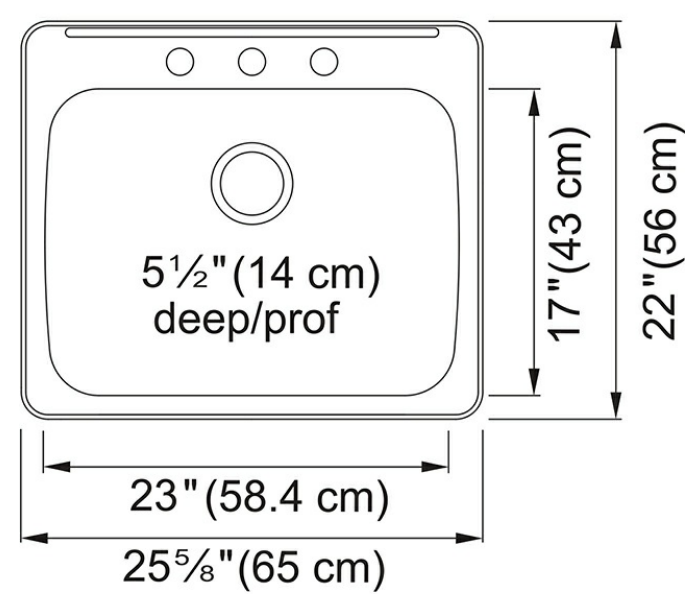

- Accessible Design: 5.5-in bowl depth and rear drain placement create an accessible work area for individuals with limited mobility
- Easy Drop In Installation: EZ Torque™ simplified fastener system allows you to drop and drill your sink into place, securely locking the sink to the countertop.
- High Quality Stainless: 18 Gauge quality stainless steel with exceptional resistance to staining and corrosion.
- Made for Ease: The gentle sloping corners make cleaning a breeze and the smooth stainless steel surface resists staining and helps prevent bacteria growth.

Product Picture

Product Dimensions

Length overall	25 5/8"
Width overall	22"
Length of large bowl	23"
Width of large bowl	17"
Depth of large bowl	5 1/2"
Minimum Cabinet Size	27"

Technical Drawing

General Information

Type of Material	18 Gauge Stainless Steel
Number of Bowls	2
Faucet Hole	3
Cut-Out Template	Yes

Article Numbers

FUN#	101.0643.204
------	--------------